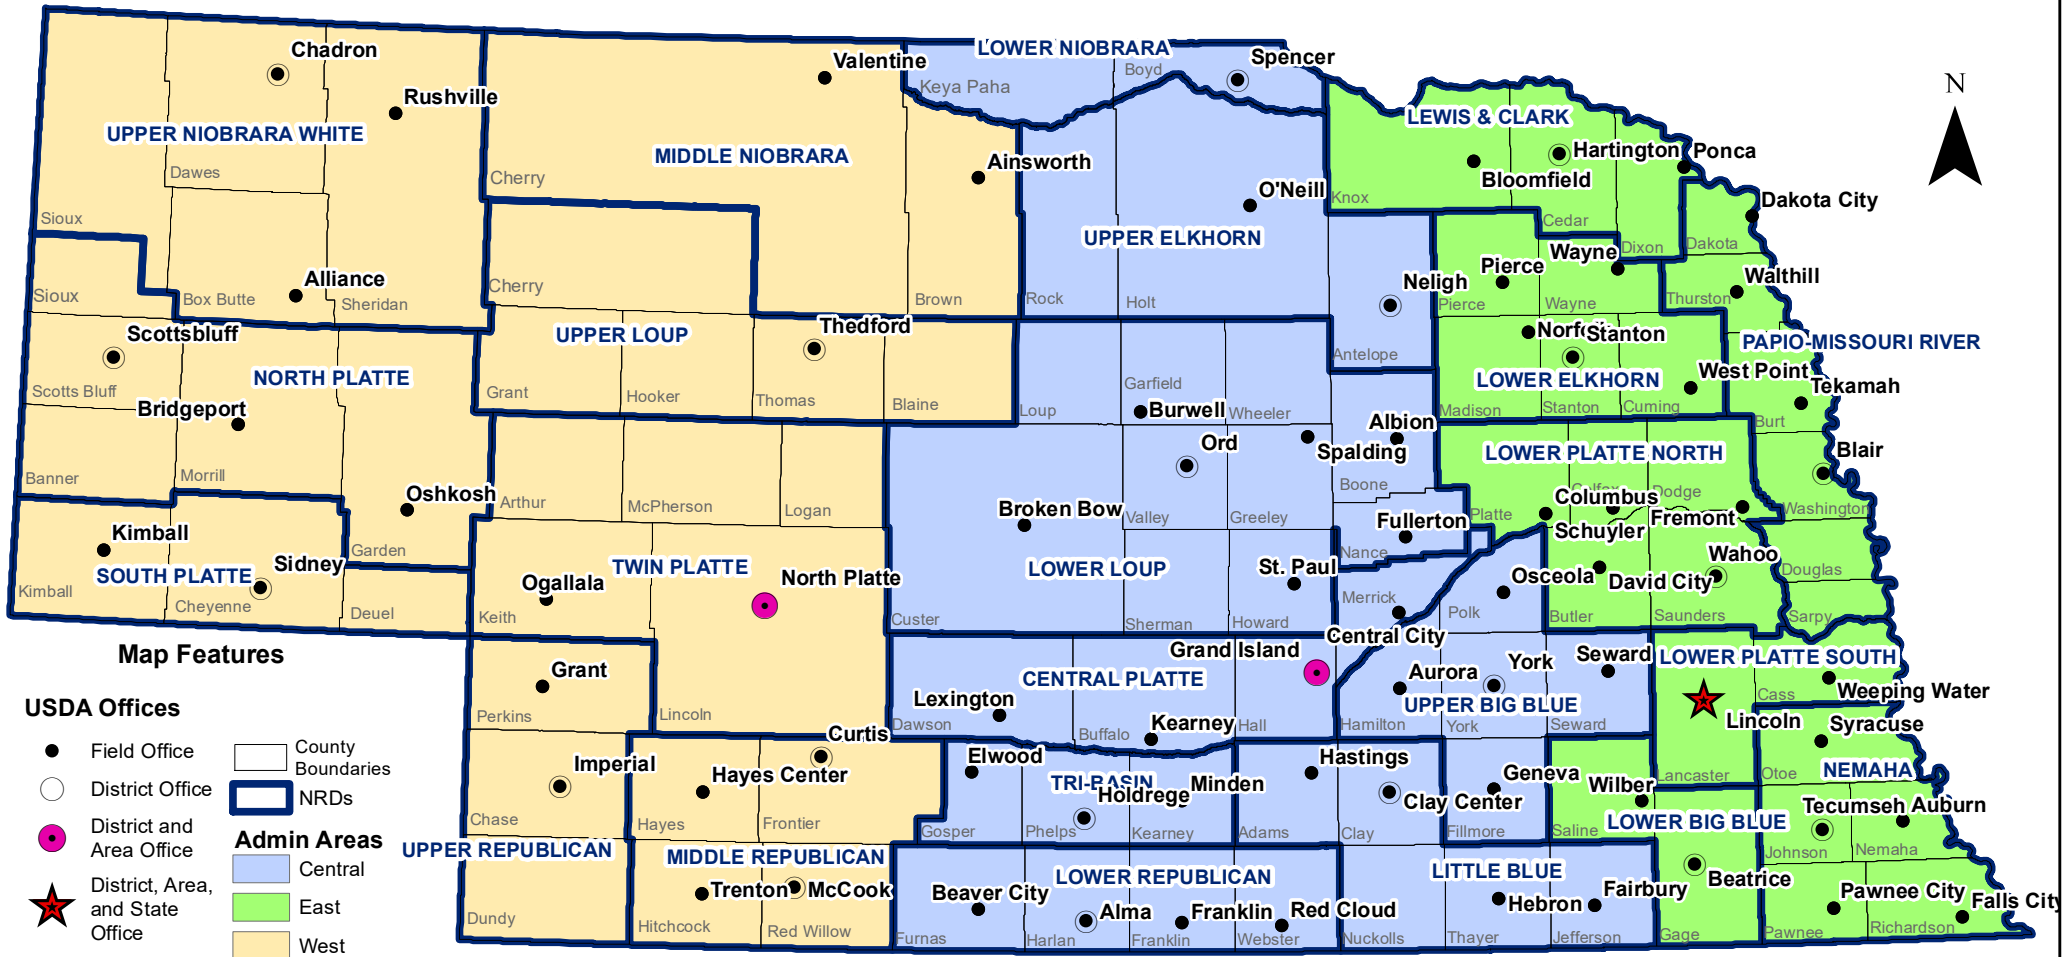

# Current Nebraska NRCS Operations & Area Easement Teams

## East Area

Vacant - Area Easement Specialist  
 - Field Office  
 Eric Hopps - Area Easement Specialist  
 - Syracuse Field Office  
 Theresa Smydra - Area Easement Specialist  
 - Bloomfield Field Office  
 Don Doty - ACES Easement Employee  
 - Blair Field Office